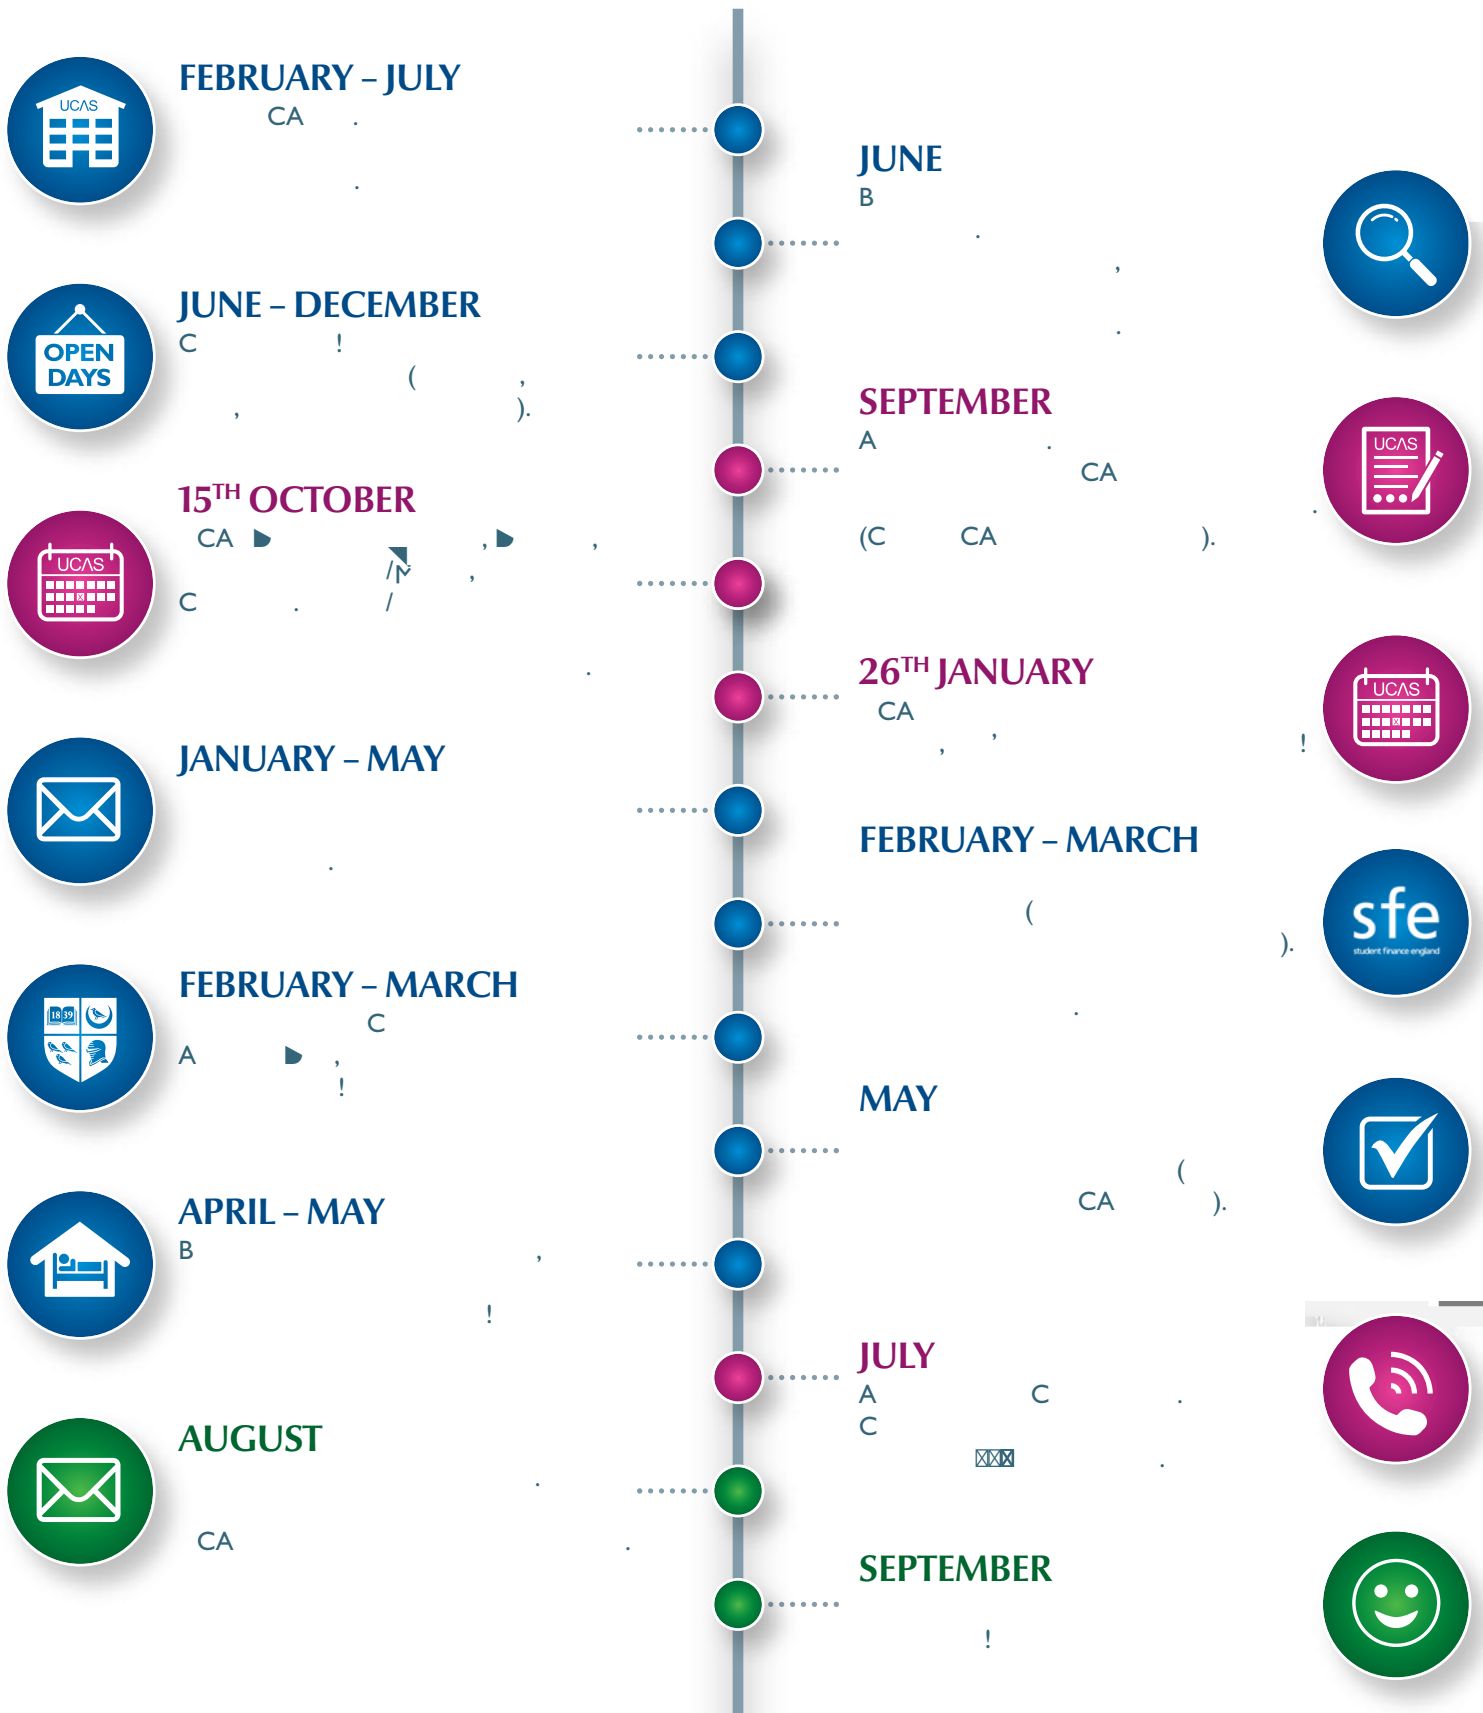

APPLYING TO HIGHER EDUCATION

Key dates and advice for applying to university for 2022 entry

USEFUL LINKS

- For key undergraduate application timeline dates visit [UCAS/dates](https://www.ucas.com/dates)
- For help and guidance with your application visit [chi.ac.uk/outreach](https://www.chi.ac.uk/outreach)

UNIVERSITY OF
CHICHESTER

The
Guardian
University Guide 2021

TOP 30
UK UNIVERSITY